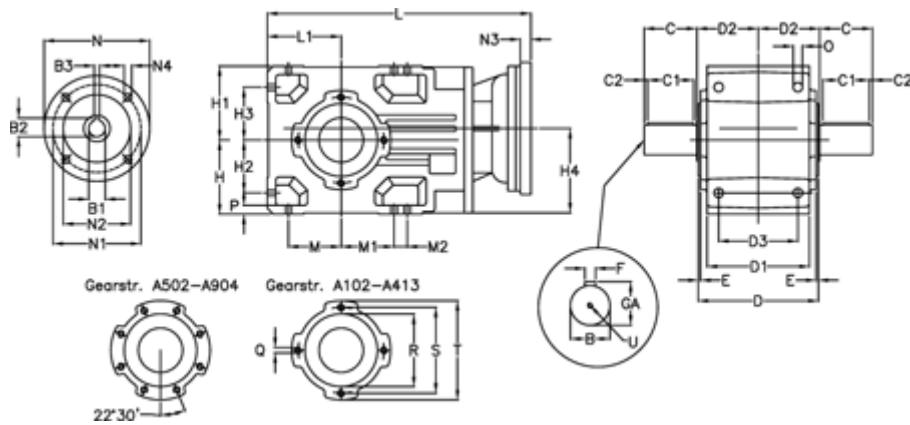

Article number: 29600100552220  
 Description: Bevel helical gearbox  
 A102UD-5,5-P63B5

## Measures

B = 25	D1 = 95	H1 = 70	M2 = 0	Q = M8x12
B1 = 11	D2 = 63	H2 = 50.0	N = 140	R = 80
B2 = 12.8	D3 = 75	H3 = 50.0	N1 = 115	S = 100
B3 = 4	Description = A102UD-xx-P63 B5	H4 = 83.0	N2 = 95	T = 120
C = 45	E = 3.0	L = 282.5	N3 = 0	U = M8x19
C1 = 35	F = 8	L1 = 70	N4 = M8x19	
C2 = 5.0	GA = 28.0	M = 50.0	O = 9.5	
D = 117	H = 70	M1 = 50.0	P = 9	